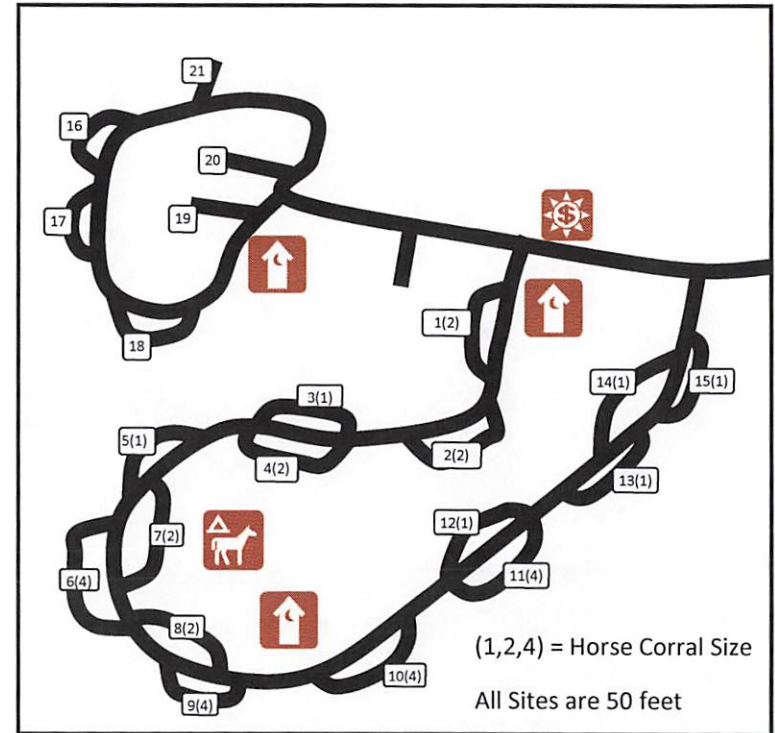

Mildred Kanipe Memorial Park & Campground Map

16513 Elkhead Road, Oakland OR 97462

Check In: after 2:30 p.m. Check Out: by 11:00 a.m.

Park Information: 1-541-957-7001 www.yourdcparks.com

There are over 14 miles of trails at the Park open to:

LEGEND

All Vehicles must be parked on pavement.

Pet must be physically restrained at all times when not confined in a vehicle or tent. Leashes must be no longer than six feet. All waste must be properly removed.

Campground quiet hours are between 10 p.m. to 7 a.m.