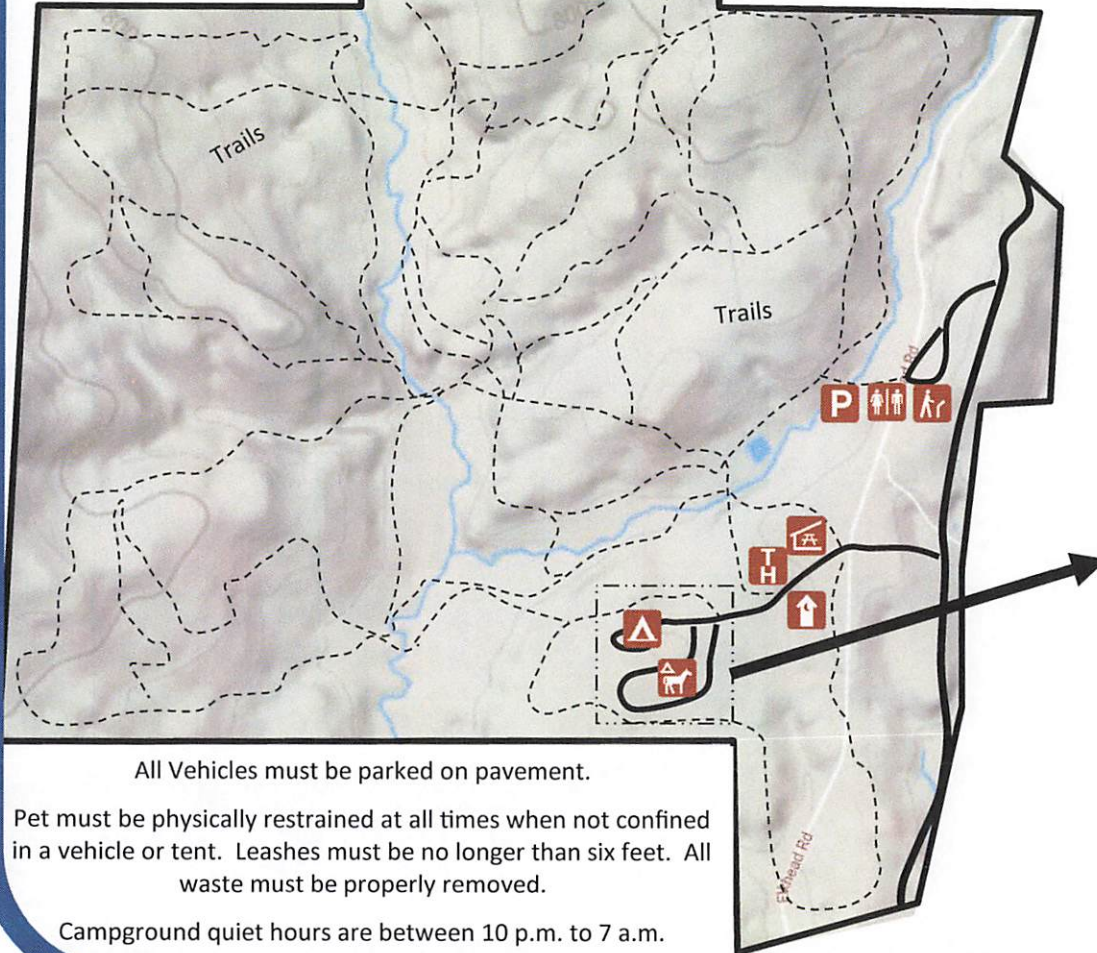

Mildred Kanipe Memorial Park & Campground Map

16513 Elkhead Road, Oakland OR 97462

Check In: after 2:30 p.m. Check Out: by 11:00 a.m.

Park Information: 1-541-957-7001 www.yourdcparks.com

There are over 14 miles of trails at the Park open to:

LEGEND

All Vehicles must be parked on pavement.

Pet must be physically restrained at all times when not confined in a vehicle or tent. Leashes must be no longer than six feet. All waste must be properly removed.

Campground quiet hours are between 10 p.m. to 7 a.m.