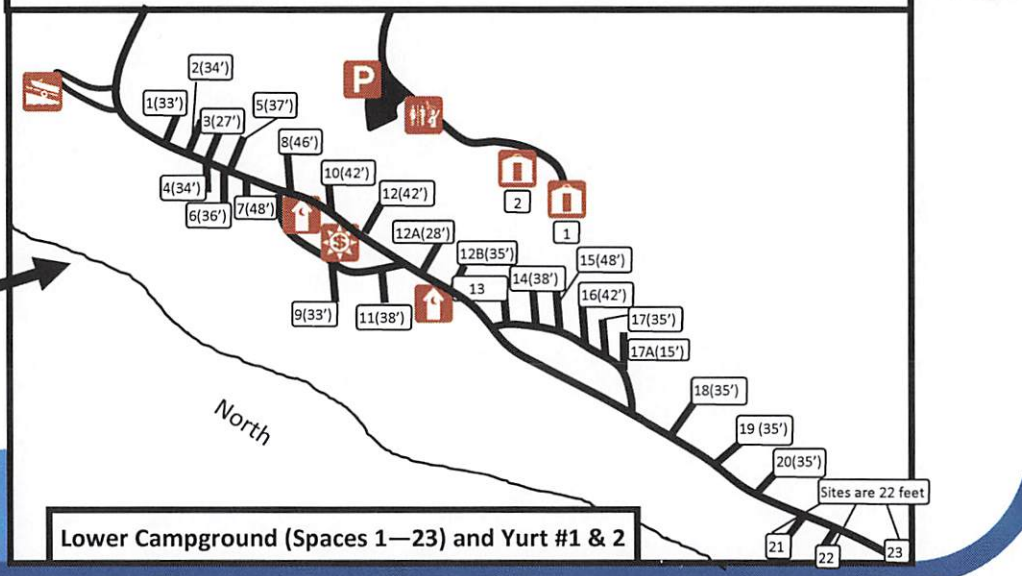

# Whistler's Bend County Park & Campground

2828 Whistler's Bend Park Road, Roseburg, OR 97470

Check In: after 2:30 p.m. Check Out: by 11:00 a.m.

Park Information: 1-541-957-7001 [www.yourdcparcs.com](http://www.yourdcparcs.com)

- All Vehicles must be parked on pavement.
- Pet must be physically restrained at all times when not confined in a vehicle or tent. Leashes must be no longer than six feet. All waste must be properly removed.
- Campground quiet hours are 10 p.m. to 7 a.m.

## LEGEND

Vault	Yurt	Campground	Group Camp	Disc Golf	Parking
Playground	Boat Ramp	Fee Station	Park Office	Restroom/Shower	Tubing

Upper Campground (Spaces 24—50), Yurts #3, 4, 5 and Group Camping

Lower Campground (Spaces 1—23) and Yurt #1 & 2