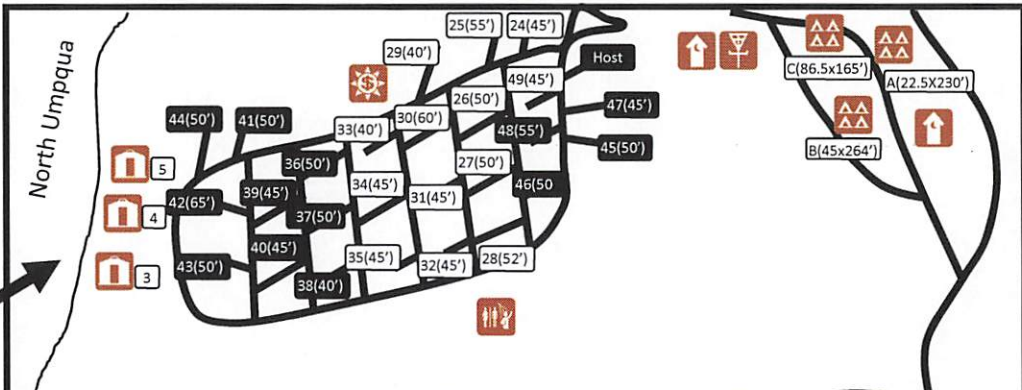

# Whistler's Bend County Park & Campground

2828 Whistler's Bend Park Road, Roseburg, OR 97470

Check In: after 2:30 p.m. Check Out: by 11:00 a.m.

Park Information: 1-541-957-7001 [www.yourdcparcs.com](http://www.yourdcparcs.com)

- All Vehicles must be parked on pavement.
- Pet must be physically restrained at all times when not confined in a vehicle or tent. Leashes must be no longer than six feet. All waste must be properly removed.
- Campground quiet hours are 10 p.m. to 7 a.m.

## LEGEND

Vault	Yurt	Campground	Group Camp	Disc Golf	Parking
Playground	Boat Ramp	Fee Station	Park Office	Restroom/Shower	Tubing

Upper Campground (Spaces 24—50), Yurts #3, 4, 5 and Group Camping

Lower Campground (Spaces 1—23) and Yurt #1 & 2