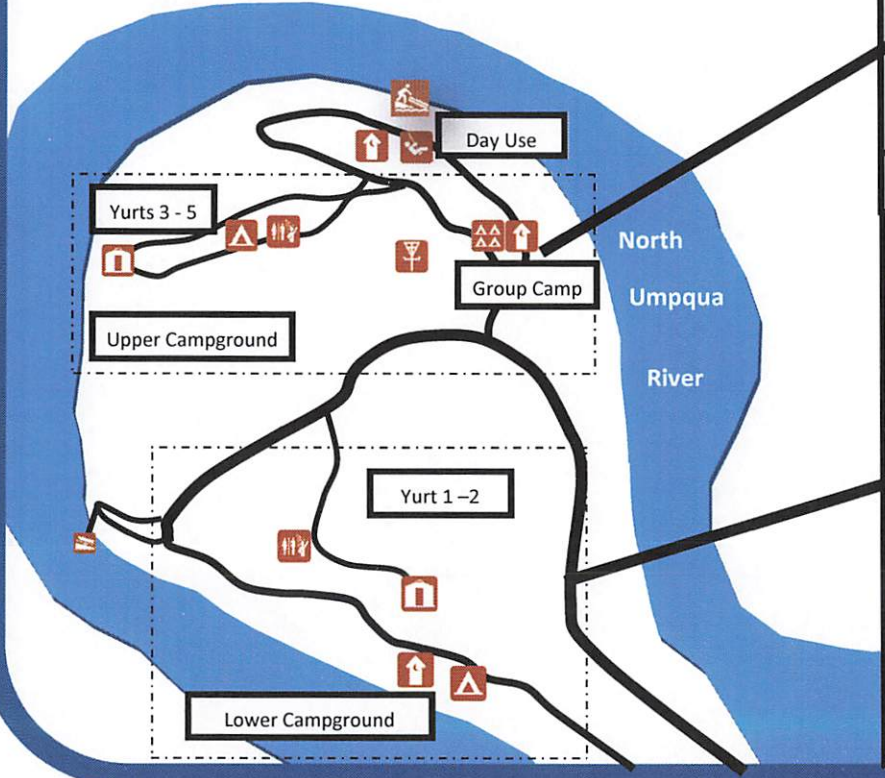

- All Vehicles must be parked on pavement.
- Pet must be physically restrained at all times when not confined in a vehicle or tent. Leashes must be no longer than six feet. All waste must be properly removed.
- Campground quiet hours are 10 p.m. to 7 a.m.

## LEGEND

Vault	Yurt	Campground	Group Camp	Disc Golf	Parking
Playground	Boat Ramp	Fee Station	Park Office	Restroom/Shower	Tubing

Upper Campground (Spaces 24—50), Yurts #3, 4, 5 and Group Camping

Lower Campground (Spaces 1—23) and Yurt #1 & 2